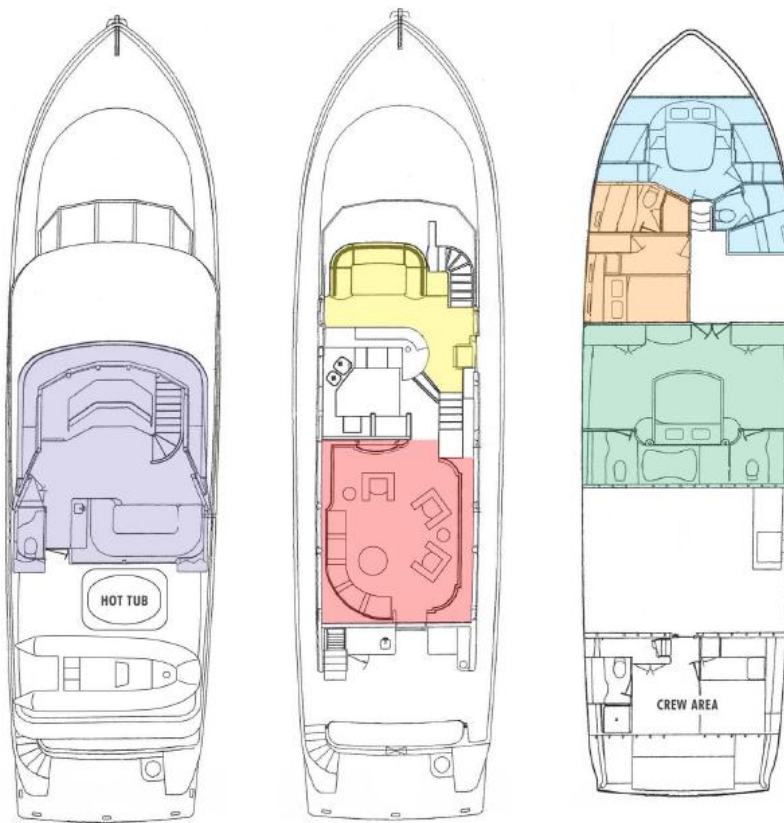

Vancouver Luxury Yacht Services

YACHTS / Toy Box II / Features & Accommodations

Features

The Toy Box II is 80 feet of luxury with a 22 foot beam. Combine this with under the hull stabilizers and you will be able to enjoy your martinis without spilling a drop as your cruise in absolute comfort.

Left: Bridge Deck
Center: Main Deck
Right: Accommodations Deck

For more information, contact Bill Nicholls at 604-240-4176 or e-mail info@vancouverluxuryyacht.com.

Vancouver Luxury Yacht Services

YACHTS / Toy Box II / Features & Accommodations

Accommodations

- 1 Master Stateroom with a king sized bed and 2 full size ensuites, one with full size shower, the other with full size jetted soaker tub
- 2 VIP Staterooms with queen size beds and full ensuites, all tastefully decorated
- 1 Dinette with seating for six

- 1 Sport Cruising Boat, the "Toy Bin"
 - An 18 feet Open Pro hard-bottom Zodiac, with Yamaha 115hp
 - Seating capability for 10 persons
 - Carries all the latest in navigation and communications equipment as well as an EPIRB and all Coast Guard required safety gear
 - Fully equipped for your safety, enjoyment and comfort
- 2 Ocean Kayaks, "Toy 1" and "Toy 2"
 - Lessons provided
 - Fun and easy to use